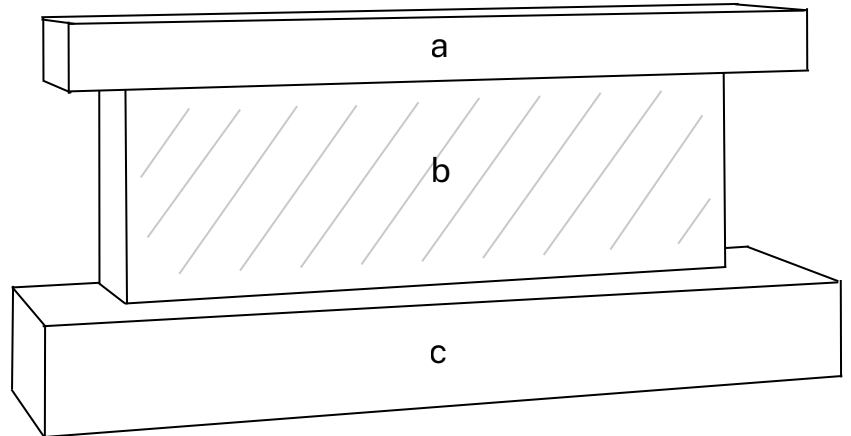

Max Dimensions (mm)

Height	725
Width	1470
Depth	320
Total Weight	53kg
Woodwork Weight	13kg

Drawings are for visual purposes only and not to scale
*New 1000 SL Engine Dimensions