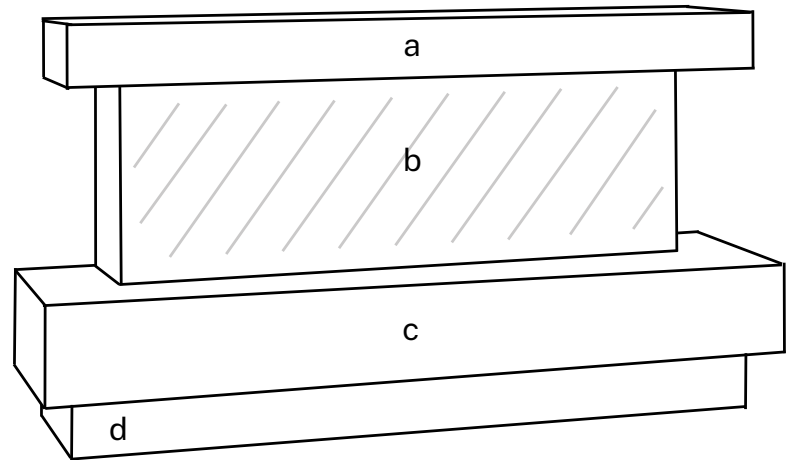

Electric Fire Specification

Controls	Remote control
Thermostat	Yes
Log Set	British Woodland
Flame Effect	Rotisserie
LED	Multi Colour
Heat Settings	1500w

Max Dimensions (mm)

Height 725

Width 1370

Depth 320

Total Weight 48kg

Woodwork
Weight 13kg

Drawings are for visual purposes only and not to scale

Max Dimensions (mm)

Height 850

Width 1470

Depth 320

Total Weight 56kg

Woodwork
Weight 16kg