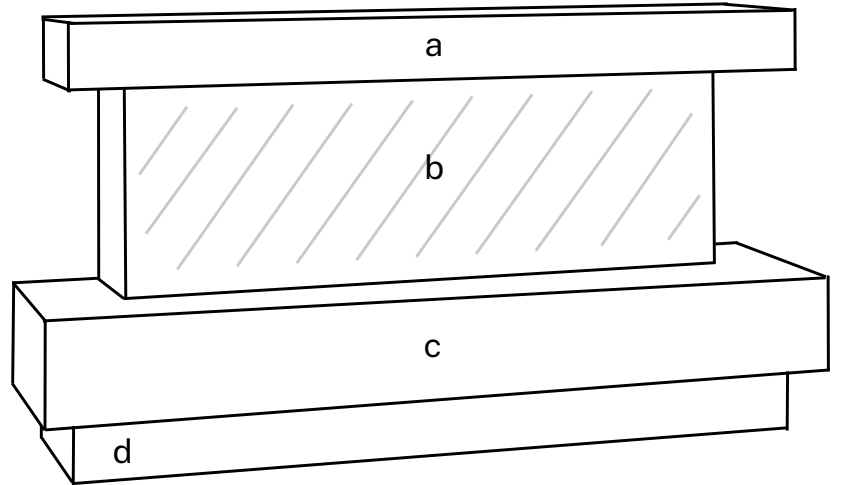

Max Dimensions (mm)

Height	925
Width	1620
Depth	420
Total Weight	70kg
Woodwork Weight	20kg

Drawings are for visual purposes only and not to scale