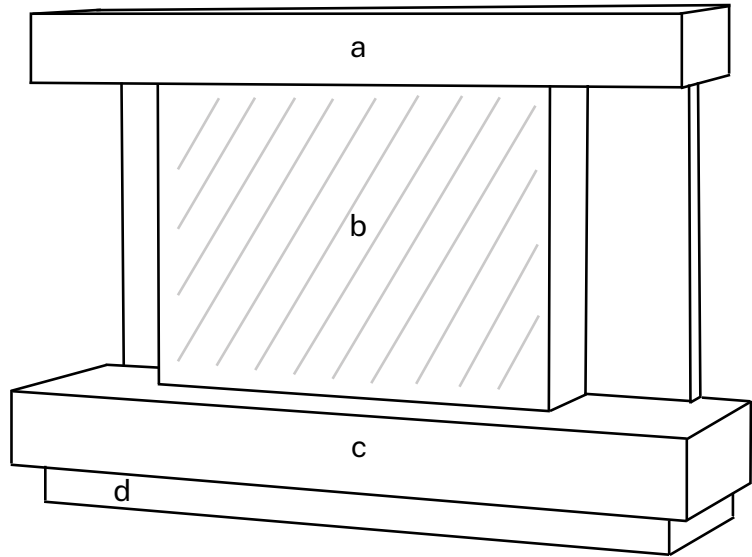

**NOW WITH
REAL LOOSE
LOGS!**

Product Specification

Built In Fire	Sinton 800 FD (S800x300)
Assembly	2 box strapped
Code Tungsten & White	AUFSHANB800TUW (TFM1408)
Code Sienna & White	AUFSHANB800SIW (TFM1409)

Electric Fire Specification

Controls	Remote control
Thermostat	Yes
Log Set	British Woodland
Flame Effect	Rotisserie
LED	24v Single Orange
Heat Settings	1500w

Max Dimensions (mm)	
Height	927
Width	1370
Depth	406
Total Weight	66kg
Woodwork Weight	26kg