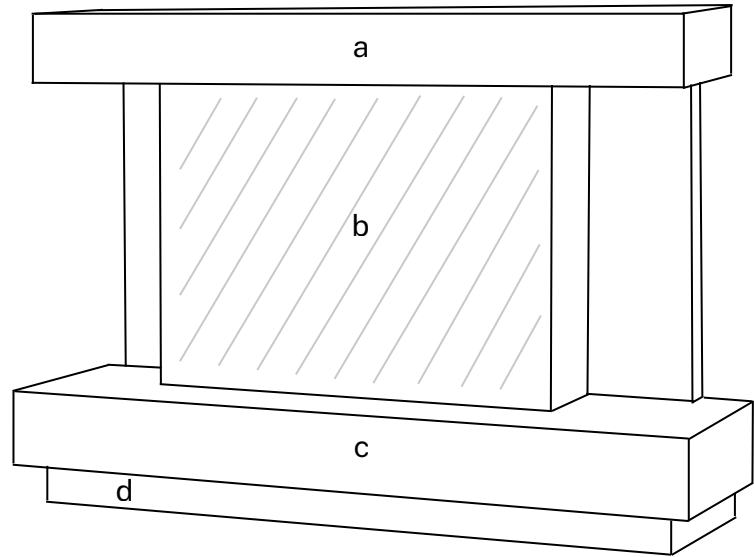

Electric Fire Specification

Controls	Remote control
Thermostat	Yes
Log Set	British Woodland
Flame Effect	Rotisserie
LED	Multi Colour
Heat Settings	1500w

Max Dimensions (mm)	
Height	850
Width	1370
Depth	320
Total Weight	51kg
Woodwork Weight	16kg