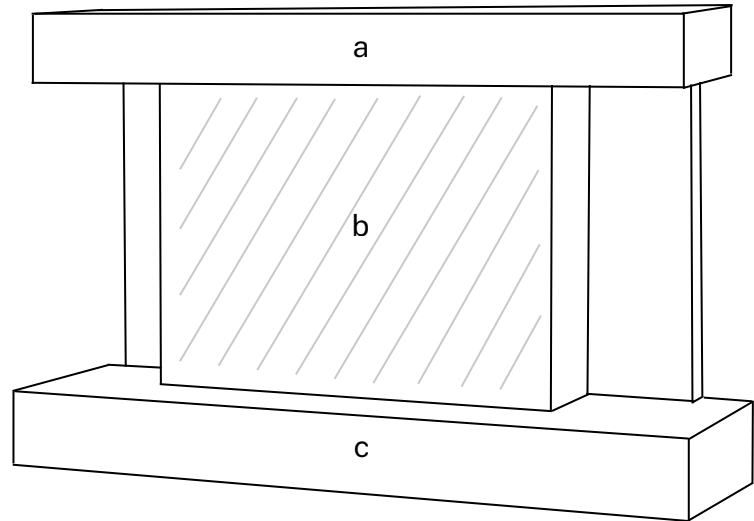

Electric Fire Specification

Controls	Remote control
Thermostat	Yes
Log Set	British Woodland
Flame Effect	Rotisserie
LED	Multi Colour
Heat Settings	1500w

Max Dimensions (mm)

Height 725

Width 1370

Depth 320

Total Weight 48kg

Woodwork
Weight 13kg

Drawings are for visual purposes only and not to scale

Max Dimensions (mm)

Height 850

Width 1470

Depth 320

Total Weight 56kg

Woodwork
Weight 16kg