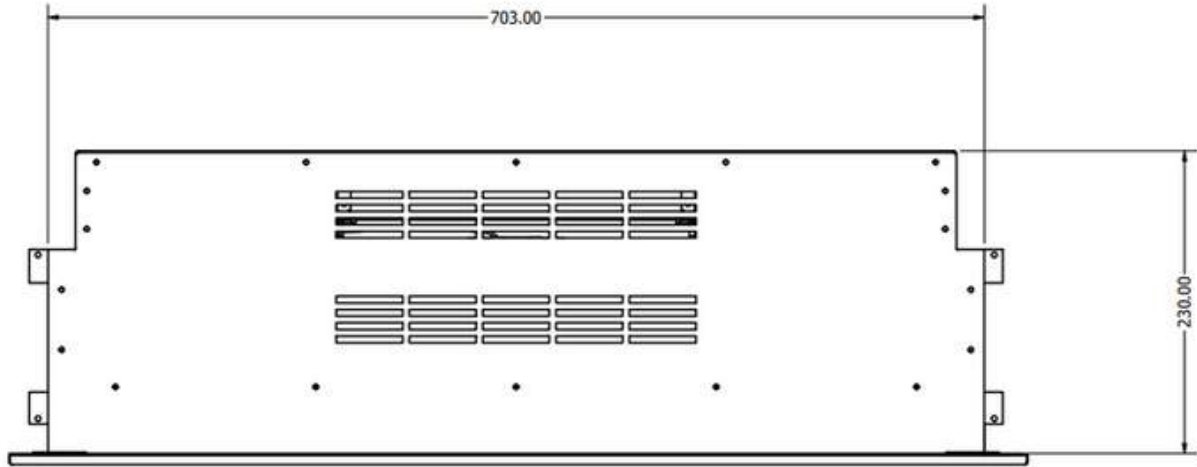

Height 647 mm (Inset 598 mm)

Width 765 mm (Inset 703 mm)

Depth 238 mm (230 mm)

Code AUENVILLE800SL

Product Specification

Flame Effect Electra

Flame Colour 11 x flame animations

Log Set British Woodland Real Logs

Product Specification

Stove	Enville 9 SL
Height	537 mm (Inset 489 mm)
Width	861 mm (Inset 798 mm)
Depth	238 mm (230 mm)
Code	AUENVILLE900SL

Product Specification

Flame Effect Electra

Flame Colour 11 x flame animations