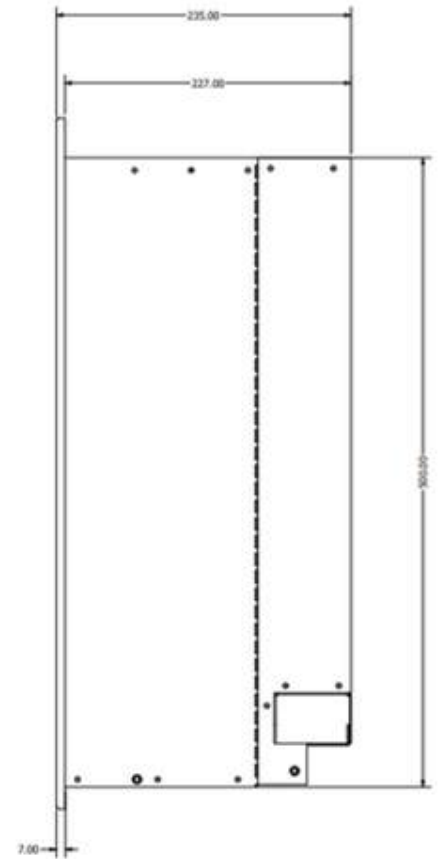

Box Depth 420

Pallet Width Unique

Pallet Depth Unique

Units per Pallet 1

Product Specification

Stove Enville 6 SL

Height 549 mm (Inset 500 mm)

Width 665 mm (Inset 600 mm)

Box Width 680 mm

Box Depth 430 mm

Pallet Width NA

Pallet Depth NA

Units per Pallet 1

Weight 35 kg

Product Specification

Stove Enville 8 SL

Height 647 mm (Inset 598 mm)

Width 765 mm (Inset 703 mm)

Depth 238 mm (230 mm)

Code AUENVILLE800SL

Product Specification

Flame Effect Electra

Flame Colour 11 x flame animations

Log Set British Woodland Real Logs

Product Specification

Stove	Enville 9 SL
Height	537 mm (Inset 489 mm)
Width	861 mm (Inset 798 mm)
Depth	238 mm (230 mm)
Code	AUENVILLE900SL

Product Specification

Flame Effect Electra

Flame Colour 11 x flame animations