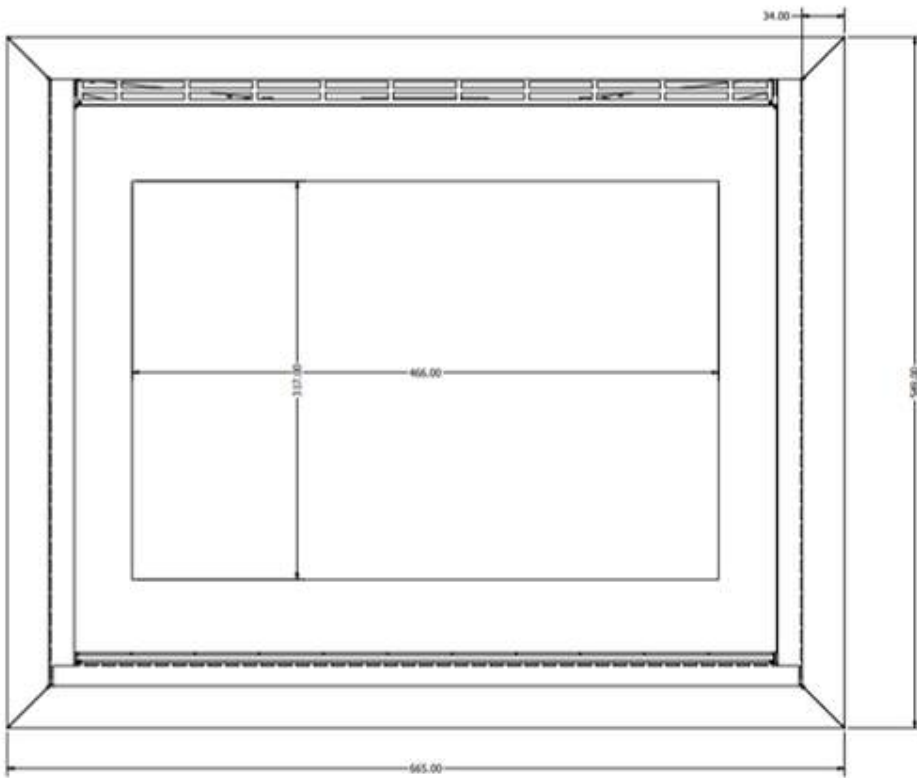

Box Width 680 mm

Box Depth 430 mm

Pallet Width NA

Pallet Depth NA

Units per Pallet 1

Weight 35 kg

Product Specification

Stove Enville 8 SL

Height 647 mm (Inset 598 mm)

Width 765 mm (Inset 703 mm)

Depth 238 mm (230 mm)

Code AUENVILLE800SL

Product Specification

Flame Effect Electra

Flame Colour 11 x flame animations

Log Set British Woodland Real Logs