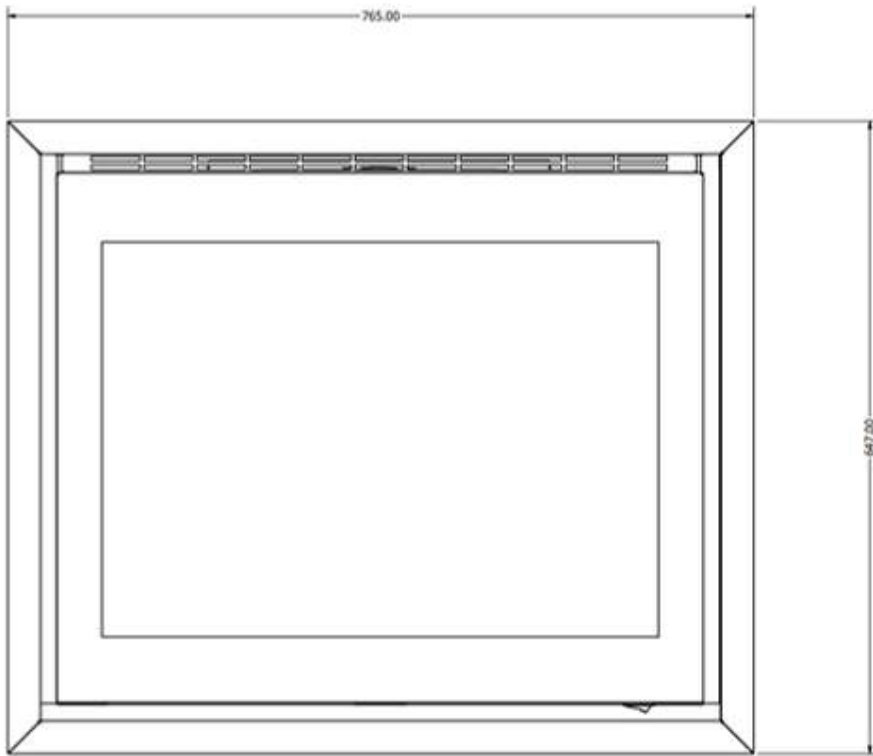

Product Specification

Stove	Enville 9 SL
Height	537 mm (Inset 489 mm)
Width	861 mm (Inset 798 mm)
Depth	238 mm (230 mm)
Code	AUENVILLE900SL

Product Specification

Flame Effect Electra

Flame Colour 11 x flame animations