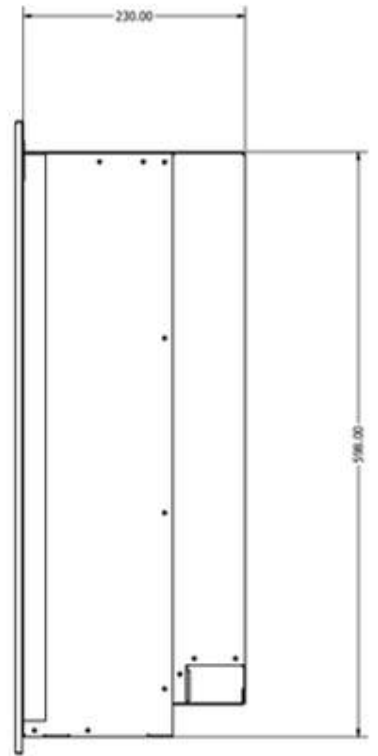

Box Depth 420

Pallet Width Unique

Pallet Depth Unique

Units per Pallet 1

Product Specification

Stove Enville 6 SL

Height 549 mm (Inset 500 mm)

Width 665 mm (Inset 600 mm)

Height 647 mm (Inset 598 mm)

Width 765 mm (Inset 703 mm)

Depth 238 mm (230 mm)

Code AUENVILLE800SL

Product Specification

Flame Effect Electra

Flame Colour 11 x flame animations

Log Set British Woodland Real Logs

Packaging

Box Height 910 mm

Box Width 1000 mm

Box Depth 420 mm

Pallet Width NA

Pallet Depth NA

Units per Pallet NA

Weight 37 kg

Product Specification

Stove	Enville 9 SL
Height	537 mm (Inset 489 mm)
Width	861 mm (Inset 798 mm)
Depth	238 mm (230 mm)
Code	AUENVILLE900SL

Product Specification

Flame Effect Electra

Flame Colour 11 x flame animations