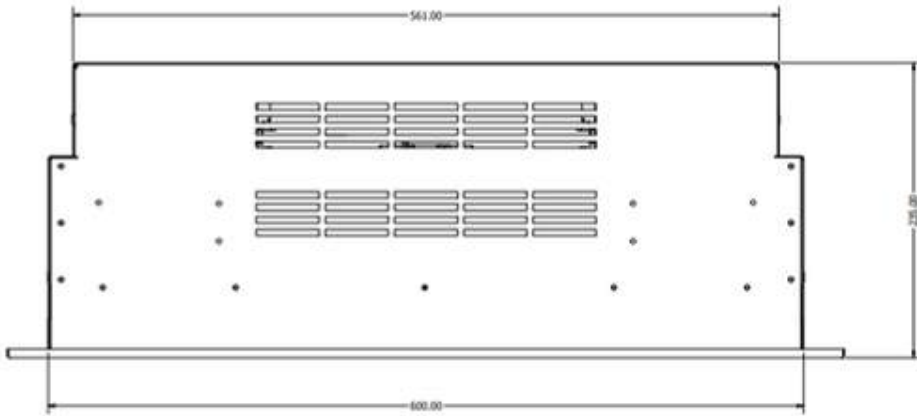

Box Width 680 mm

Box Depth 430 mm

Pallet Width NA

Pallet Depth NA

Units per Pallet 1

Weight 35 kg

Product Specification

Stove Enville 8 SL

Height 647 mm (Inset 598 mm)

Width 765 mm (Inset 703 mm)

Depth 238 mm (230 mm)

Code AUENVILLE800SL

Product Specification

Flame Effect Electra

Flame Colour 11 x flame animations

Log Set British Woodland Real Logs