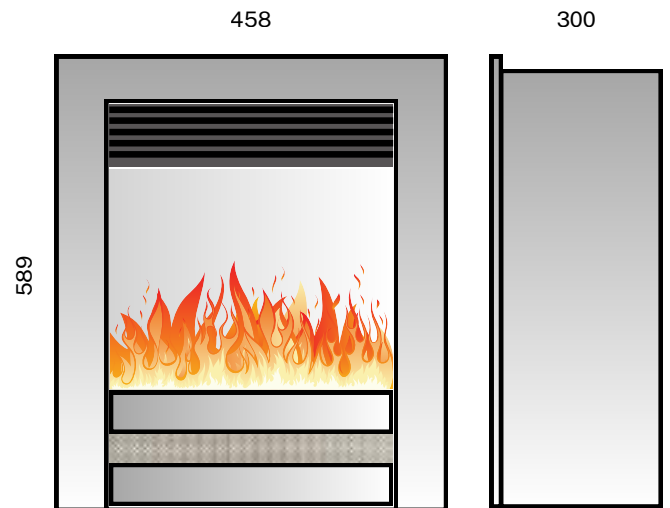

Satin Chrome

Shown in Satin Chrome

Product Specification

Inset Fire Full Depth C1

Height 589 (Inset 550)

Width 458 (Inset 380)

Depth 300

Code | Black Nickel AUIINSTANFFDNIC

Code | Satin Chrome AUIINSTANFFDSCH