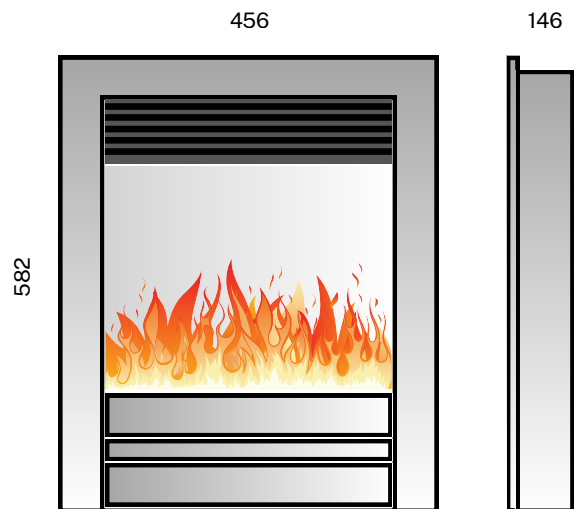

50mm Spacer kit available