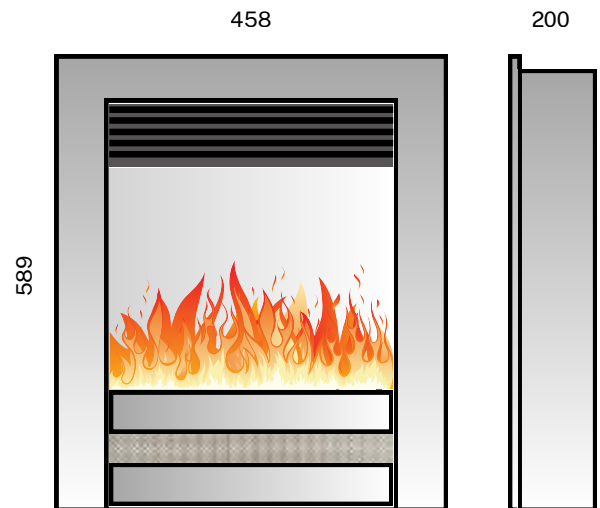

Shown in Satin Chrome

Product Specification

Inset Fire Slimline C2

Height 589 (550)

Width 458 (380)

Depth 200

Code | Black Nickel AUIINSTANFSLNIC

Code | Satin Chrome AUIINSTANFSLSCH