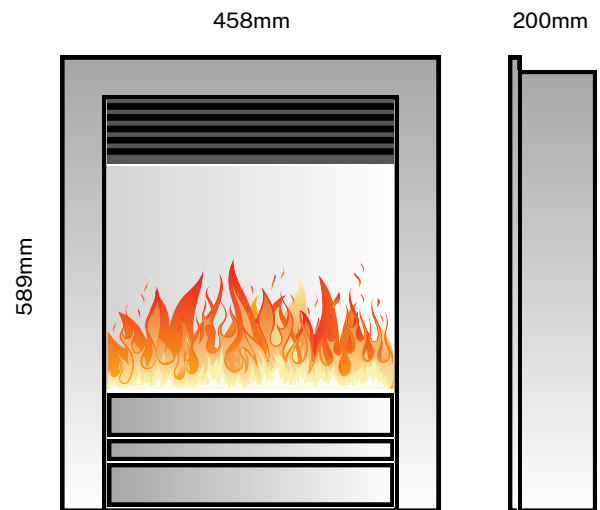

50mm Spacer kit available