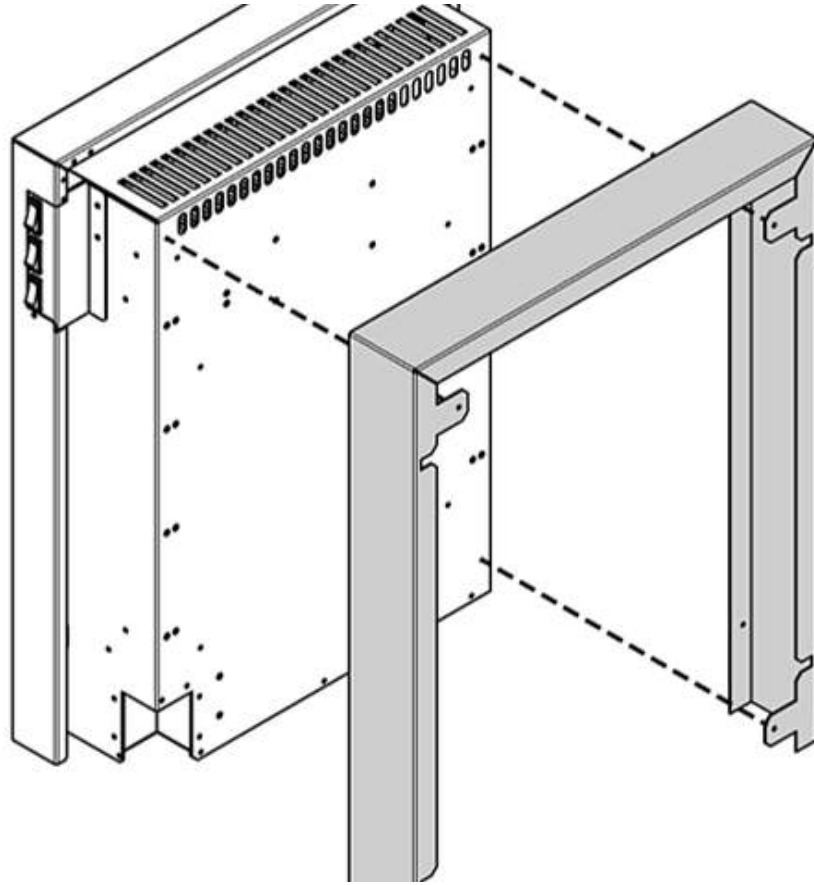

Box Width 685

Box Depth 206

Weight 14kg

Product Specification

Inset Fire Suitable for FD, SL & SS

Height 589

Width 458

Depth 75