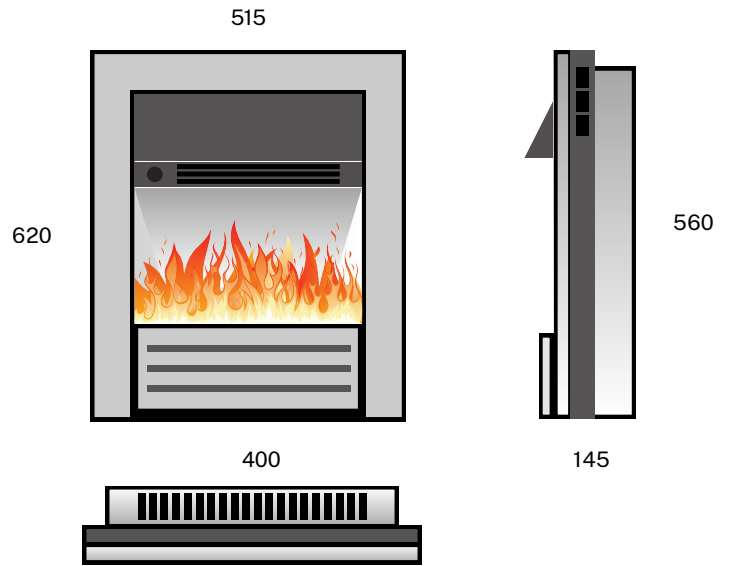

Product Specification

Inset Fire	Belmont
Height	620 (Inset 560)
Width	515 (Inset 400)
Depth	145 (Inset 75)
Code | Brass	AUINBELMONTBRS
Code | Chrome	AUINBELMONTCHR
Code | Black Nickel	AUINBELMONTNIC