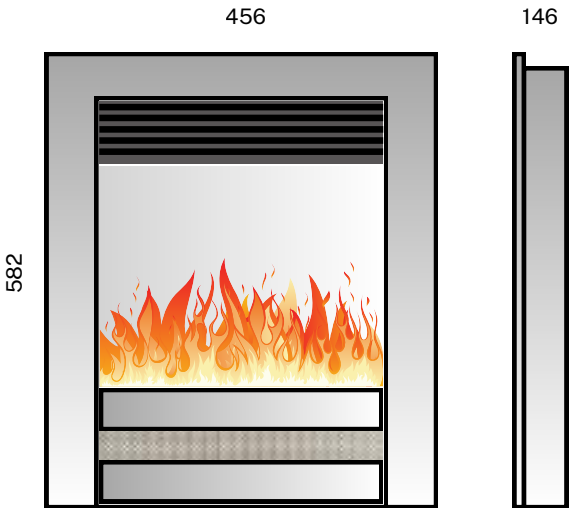

Box Width 380

Box Depth 410

Weight 15kg

**NOW WITH
REAL LOOSE
LOGS!**

Shown in Black Nickel

Product Specification

Inset Fire	Super Slim C3
Height	582 (Inset 543)
Width	456 (Inset 378)
Depth	146
Code Black Nickel	AUINSTANFSSNIC
Code Satin Chrome	AUINSTANFSSSCH