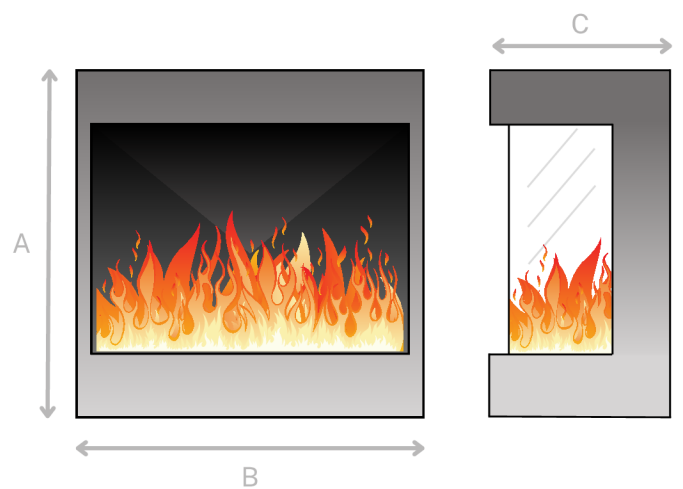

Product Specification

Product Type	Built In
Height A	587 mm
Width B	885 mm
Depth C	241 mm
Code | Colour	AUBIKINV850BLK

Available with 3 glass types

2 Year Warranty