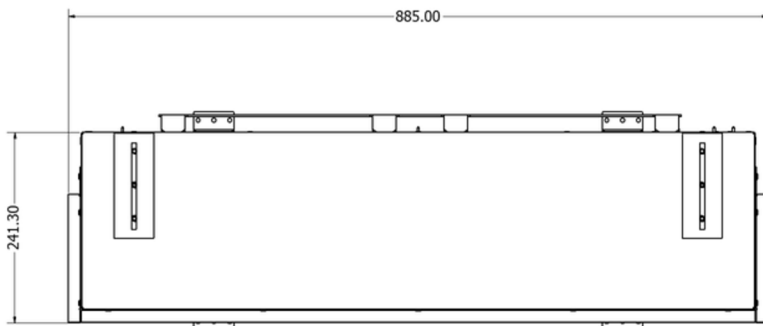

Country of Origin China

UKCA Yes

NICA Yes

CE (Europe) Yes

LOT 20 Yes

WEEE Yes

Packaging

Box Height 850mm

Box Width 110mm

Box Depth 370mm

Pallet Width Unique pallet

Pallet Depth Unique pallet

Units per Pallet 1 (Purpose built pallet)

Weight 30Kg

Product Specification

Product Type	Built In
Height A	586 mm
Width B	1035 mm
Depth C	241 mm
Code Colour	AUBIKIN1000BLK