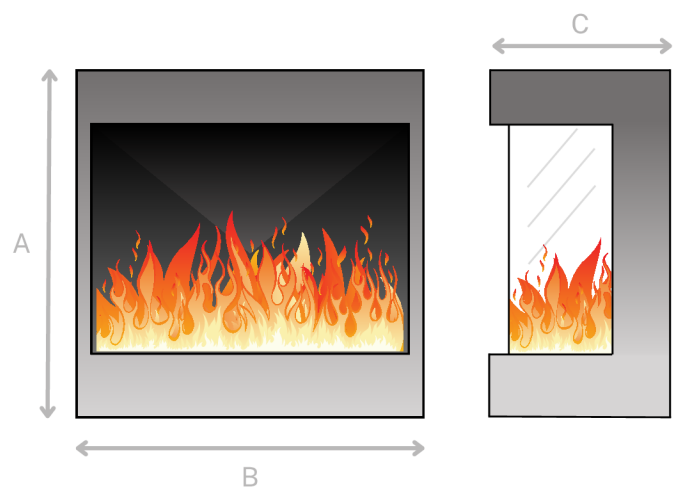

Available with 3 glass types

2 Year Warranty

Product Specification

Flame Effect Electra

Flame Colour 11 flame colours

Log Set British Woodland

Engine Flame Electra

Fuel Type Electric