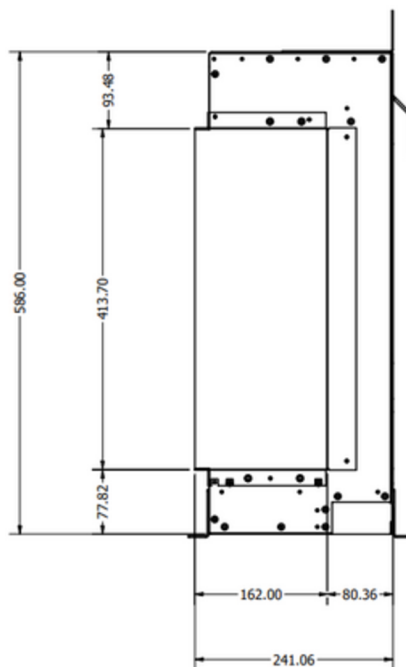

Heat off

Log fuel bed

Alexa & Google Assistant

The Built In range is supplied with the British Woodland Real Loose Logs

Product Specification

Product Type	Built In
Height A	587 mm
Width B	885 mm
Depth C	241 mm
Code Colour	AUBIKINV850BLK

Box Width 110mm

Box Depth 370mm

Pallet Width Unique pallet

Pallet Depth Unique pallet

Units per Pallet 1 (Purpose built pallet)

Weight 30Kg

Product Specification

Product Type	Built In
Height A	586 mm
Width B	1035 mm
Depth C	241 mm
Code Colour	AUBIKIN1000BLK

Box Width 1290mm

Box Depth 400mm

Pallet Width Unique pallet

Pallet Depth Unique Pallet

Units per Pallet 1 (Purpose built pallet)

Weight 35Kg

Product Specification

Product Type	Built In
Height A	587 mm
Width B	1535 mm
Depth C	241 mm
Code Colour	AUBIKIN1500BLK