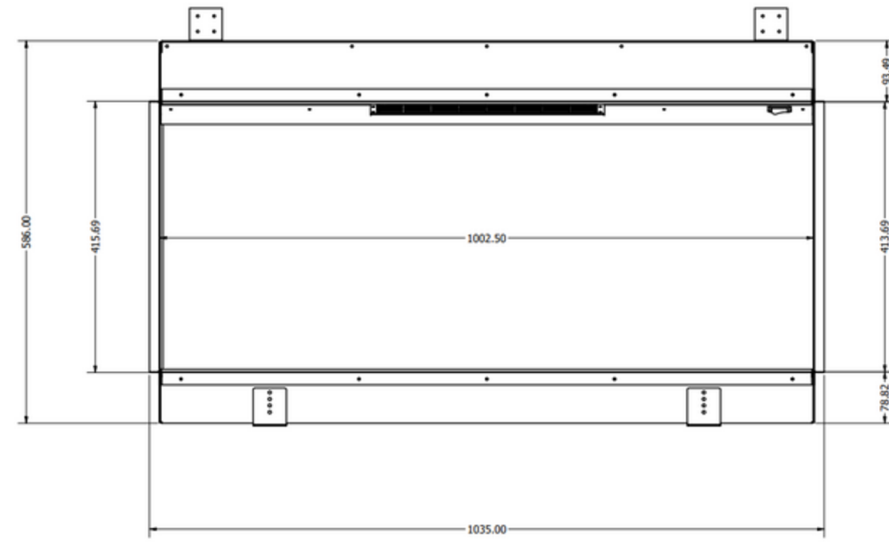

Heat off

Log fuel bed

Alexa & Google Assistant

The Built In range is supplied with the British Woodland Real Loose Logs

Product Specification

Product Type	Built In
Height A	587 mm
Width B	885 mm
Depth C	241 mm
Code Colour	AUBIKINV850BLK

Box Width 1290mm

Box Depth 400mm

Pallet Width Unique pallet

Pallet Depth Unique Pallet

Units per Pallet 1 (Purpose built pallet)

Weight 35Kg

Product Specification

Product Type	Built In
Height A	587 mm
Width B	1535 mm
Depth C	241 mm
Code Colour	AUBIKIN1500BLK