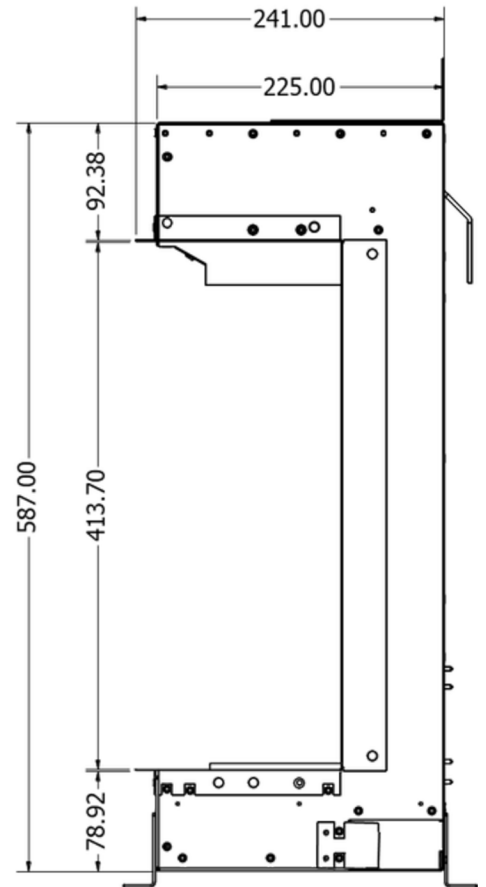

Heat off

Log fuel bed

Alexa & Google Assistant

The Built In range is supplied with the British Woodland Real Loose Logs

Product Specification

Product Type	Built In
Height A	587 mm
Width B	885 mm
Depth C	241 mm
Code Colour	AUBIKINV850BLK

Box Width 110mm

Box Depth 370mm

Pallet Width Unique pallet

Pallet Depth Unique pallet

Units per Pallet 1 (Purpose built pallet)

Weight 30Kg

Product Specification

Product Type	Built In
Height A	586 mm
Width B	1035 mm
Depth C	241 mm
Code Colour	AUBIKIN1000BLK