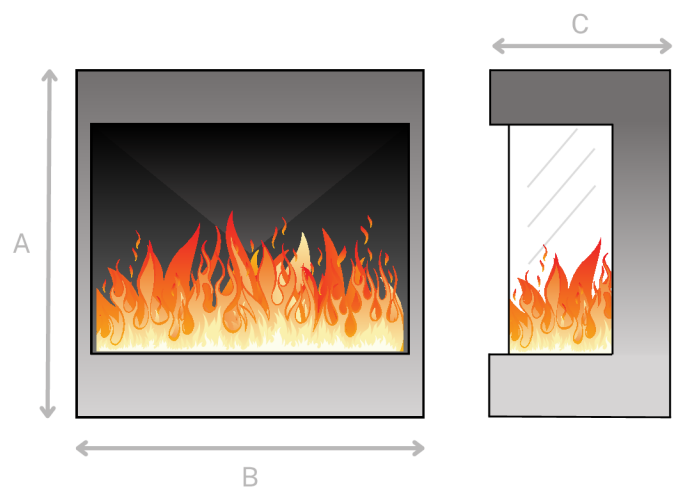

Available with 3 glass types

2 Year Warranty

Product Specification

Flame Effect Electra

Flame Colour 11 flame colours

Log Set British Woodland

Engine Flame Electra

Fuel Type Electric