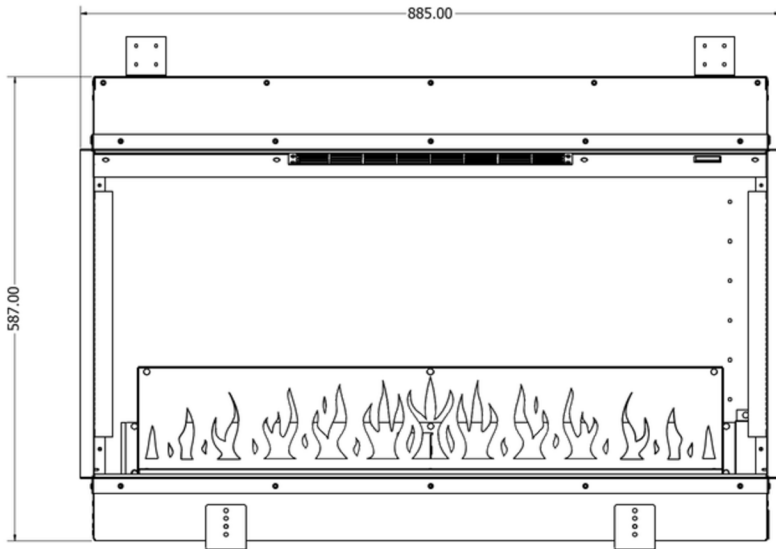

Box Width 110mm

Box Depth 370mm

Pallet Width Unique pallet

Pallet Depth Unique pallet

Units per Pallet 1 (Purpose built pallet)

Weight 30Kg

Product Specification

Product Type	Built In
Height A	586 mm
Width B	1035 mm
Depth C	241 mm
Code Colour	AUBIKIN1000BLK