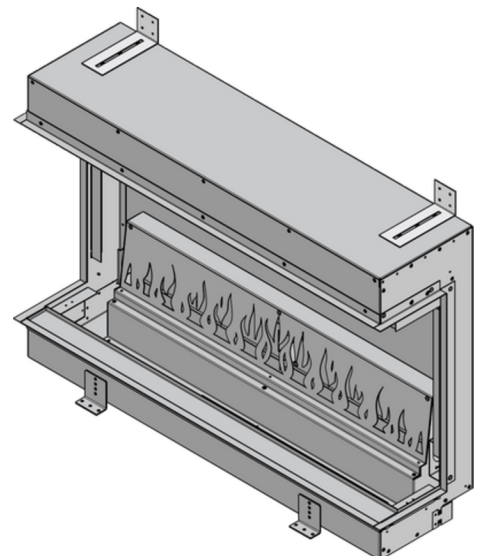

Box Width 110mm

Box Depth 370mm

Pallet Width Unique pallet

Pallet Depth Unique pallet

Units per Pallet 1 (Purpose built pallet)

Weight 30Kg

Product Specification

Product Type	Built In
Height A	586 mm
Width B	1035 mm
Depth C	241 mm
Code Colour	AUBIKIN1000BLK