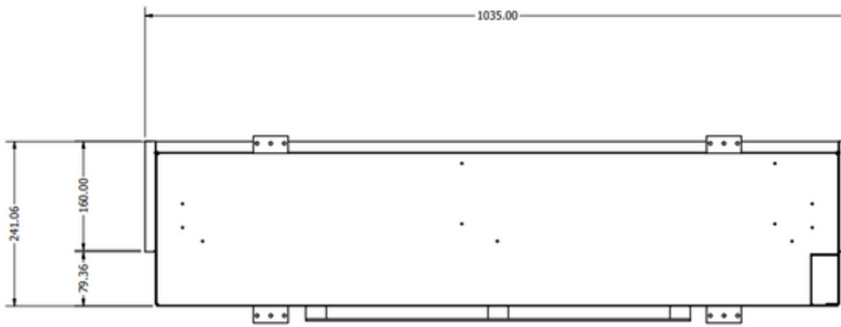

Box Width 1290mm

Box Depth 400mm

Pallet Width Unique pallet

Pallet Depth Unique Pallet

Units per Pallet 1 (Purpose built pallet)

Weight 35Kg

Product Specification

Product Type	Built In
Height A	587 mm
Width B	1535 mm
Depth C	241 mm
Code Colour	AUBIKIN1500BLK