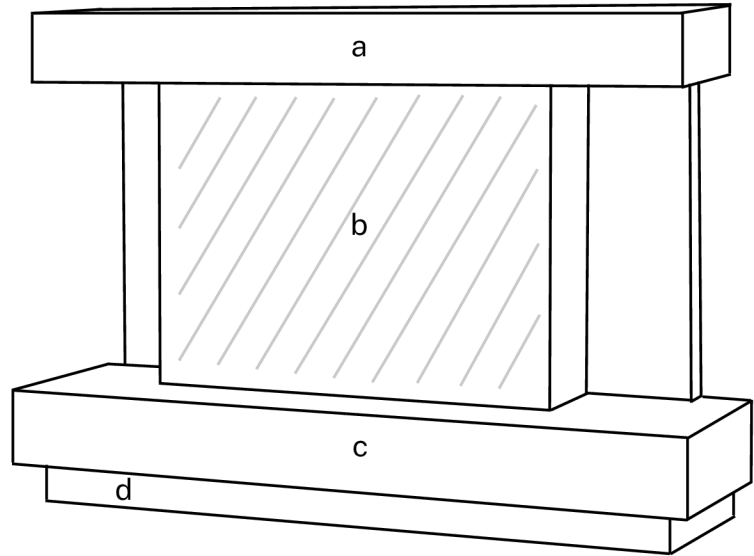

Max Dimensions (mm)

Height 927

Width 1370

Depth 406

Total Weight 66kg

Woodwork
Weight 26kg

The Sinton range is supplied with the British Woodland Real Loose Logs

Drawings are for visual purposes only and not to scale