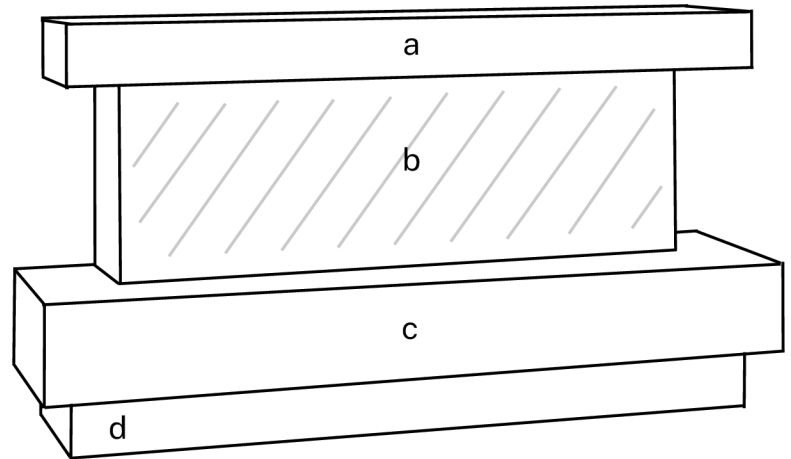

Max Dimensions (mm)

Height 850

Width 1470

Depth 320

Total Weight 56kg

Woodwork Weight 16kg

The Sinton range is supplied with the British Woodland Real Loose Logs

Drawings are for visual purposes only and not to scale

*New 1000 SL Engine Dimensions