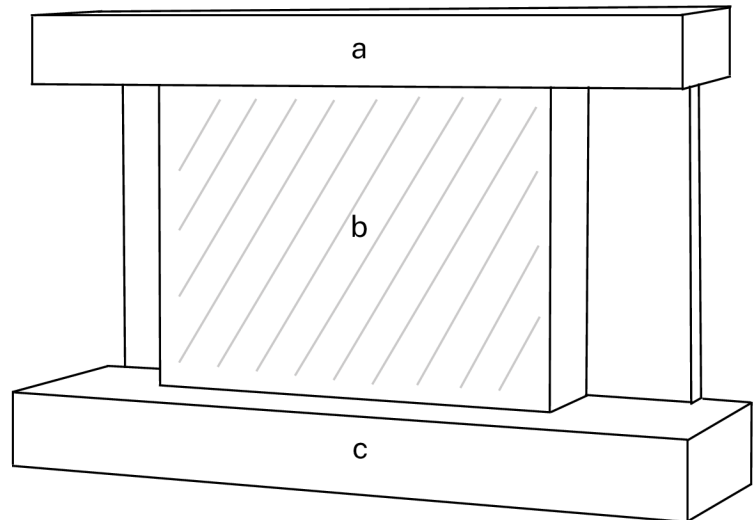

Thermostat Yes

Log Set British Woodland

Flame Effect Rotisserie

LED 24v Single Orange

Heat Settings 750w & 1500w

Max Dimensions (mm)

Height	725
Width	1370
Depth	320
Total Weight	48kg
Woodwork Weight	13kg

The Sinton range is supplied with the British Woodland Real Loose Logs