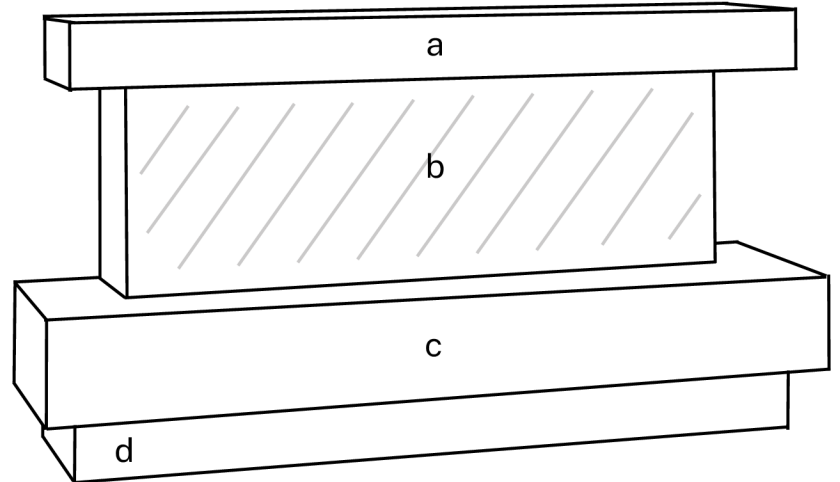

Max Dimensions (mm)

Height 925

Width 1620

Depth 420

Total Weight 70kg

Woodwork
Weight 20kg

The Sinton range is supplied with the British Woodland Real Loose Logs

Drawings are for visual purposes only and not to scale