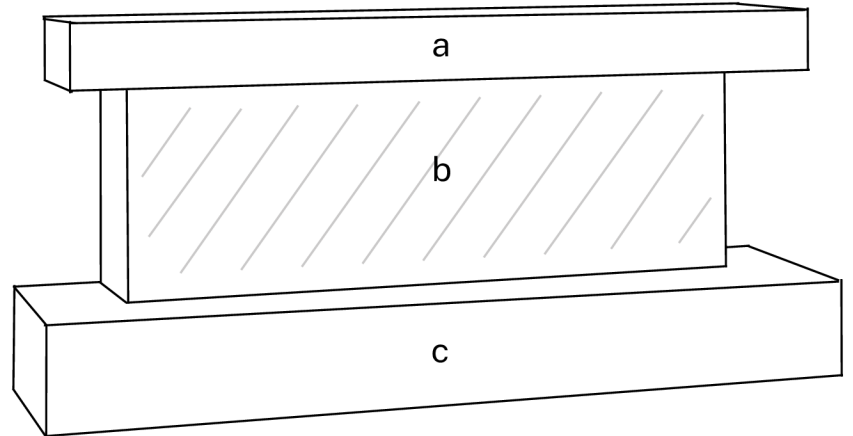

Max Dimensions (mm)

Height 725

Width 1470

Depth 320

Total Weight 53kg

Woodwork
Weight 13kg

The Sinton range is supplied with the British Woodland Real Loose Logs

Drawings are for visual purposes only and not to scale

*New 1000 SL Engine Dimensions