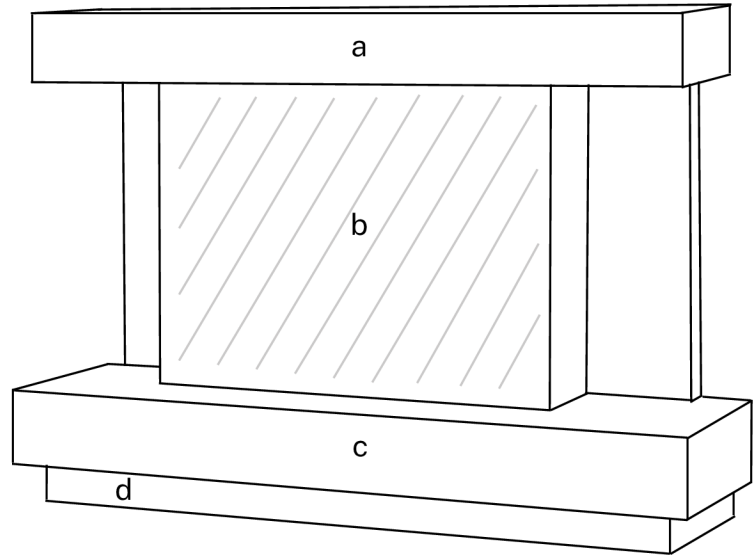

Max Dimensions (mm)

Height 850

Width 1370

Depth 320

Total Weight 51kg

Woodwork
Weight 16kg

The Sinton range is supplied with the British Woodland Real Loose Logs

Drawings are for visual purposes only and not to scale