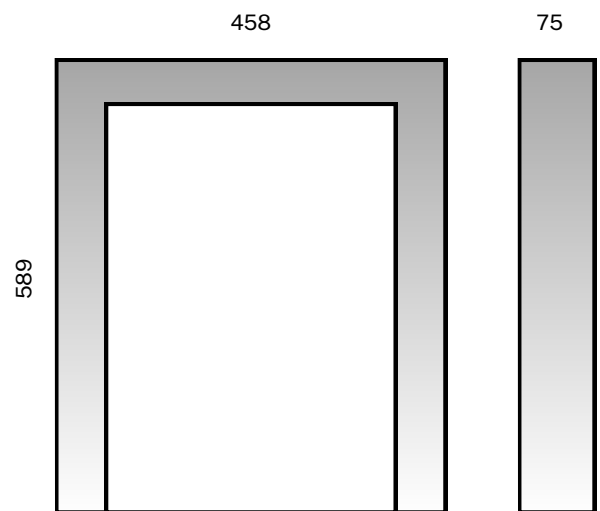

Product Specification

Inset Fire   Suitable for FD, SL & SS

Height   589

Width   458

Depth   75

Code | Black   AUINSL75SPABLK