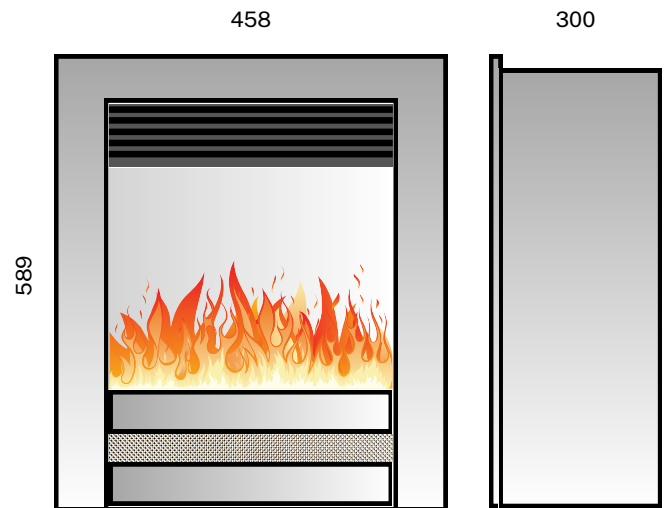

Inset Fire Full Depth C1

Height 589 (Inset 550)

Width 458 (Inset 380)

Depth 300

Code | Black Nickel AUINSTANFFDNIC

Code | Satin Chrome AUINSTANFFDSCH

Product Specification

Flame Effect Electra

Flame Colour 11 flame colours

Fuel Bed Legacy 6 x 1

Engine Flame Rotisserie

Fuel Type Electric

Controls Remote

E-Smart Yes

App Technology Yes

Heat Output 1500w