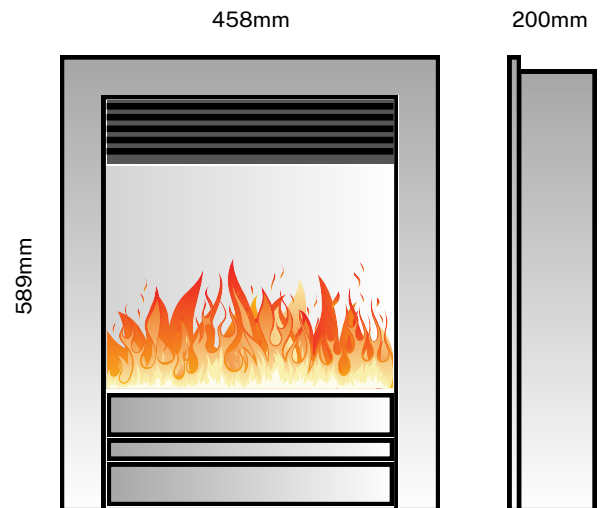

50mm Spacer kit available