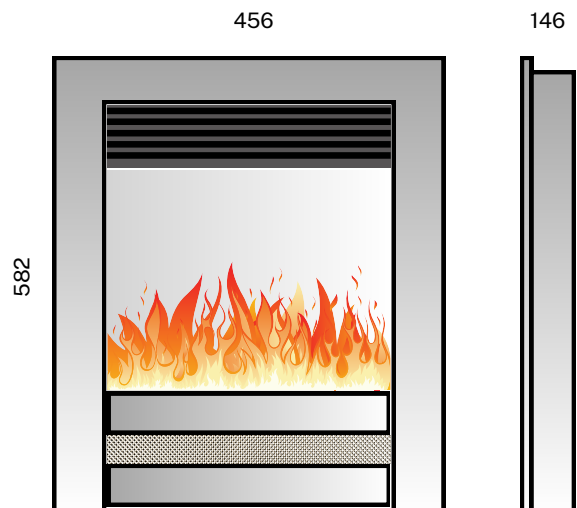

50mm Spacer kit available