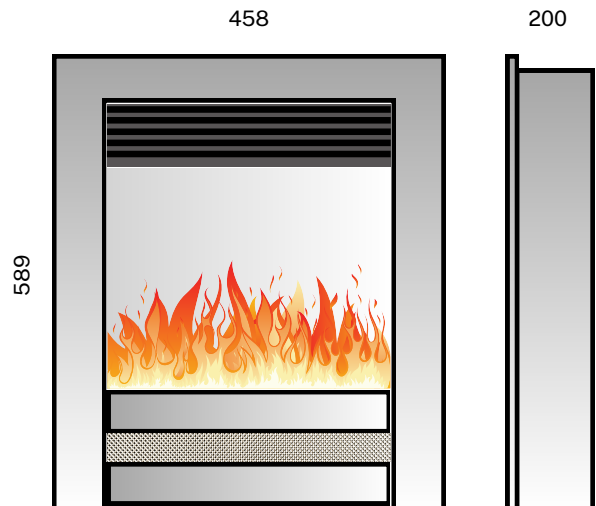

50mm Spacer kit available